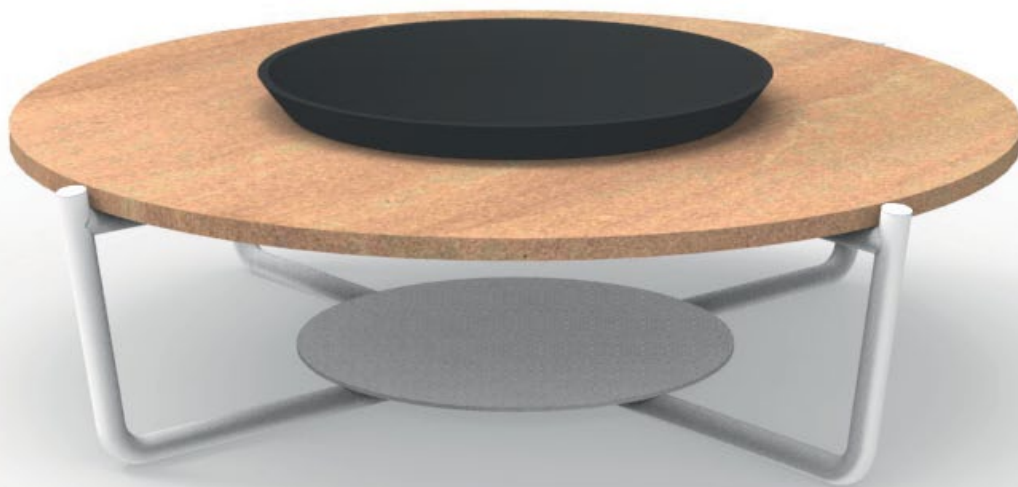

DOMINO COLLECTION
DOMINO ROUND COFFEE TABLE,
POWDER COATED ALUMINUM FRAME IN WHITE
WITH TEAK TOP

STOCK #	DIMENSIONS
DOMTCA-W	47.25DIA X 12.25H WEIGHT: 128 LBS
DOMTCA-G	ROUND COFFEE TABLE, POWDER COATED ALUMINUM FRAME IN GRAPHITE WITH TEAK TOP